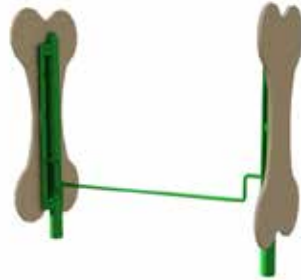

Pet Waste Station \$289
13" L x 10" W x 77" H, 33 lbs.

Teeter Totter \$966
96" L x 17" W x 21" H, 132 lbs.

Stepping Riser \$717
78" L x 12" W x 15" H, 57 lbs.

Starter Platform \$692
38" L x 38" W x 12" H, 79 lbs.

Hoop Jump \$585
54" W x 62" H, 55 lbs.

Pet Fountain \$2,150
31" L X 26" W X 39" H, 117 lbs.

Fire Hydrant - \$493
25" H X 13.5" W, 49 lbs.

Ramp and Steps \$2,027
163" L x 25" W x 45" H, 189 lbs.

6-foot Bench \$788
(in-ground mount)
72" L x 26" W x 30.46" H, 150 lbs.

Leash Post \$358
23" L x 23" W x 39" H, 26 lbs.

Welcome Sign \$463
24" L x 4" W x 78" H, 77 lbs.

Adjustable Jump \$860
37" L x 26" W x 11" H, 51 lbs.

Trash Receptacle \$772
30" H x 22" W, 102 lbs.

Dog Park Kits Big to small. Great values!

The Bone Yard \$10,268 (7 pieces)

Area: 45' x 45' 1019 lbs.

The Essentials \$2,059 (4 pieces)

Area: 15' x 15' 311 lbs.

The Hound \$5,960 (6 pieces)

Area: 35' x 35' 539 lbs.

Bow Wow \$6,589 (6 pieces)

Area: 40' x 40' 629 lbs.